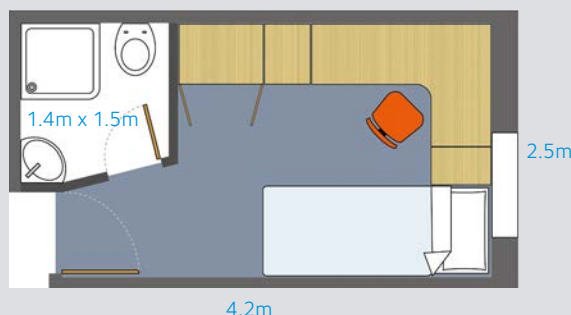

Meal Plan?

The University recommends all first year students enrol onto a Meal Plan. If you haven't already, you can enrol onto a fixed price Meal Plan, ranging from 3 to unlimited swipes per week, by visiting www.clever-cuisine.com. The closest catering outlet is St Patrick's Dining Hall.

Your kitchen

Each Kitchen is equipped with fridge/freezer, kettles, toasters, microwave, hob and oven and is shared between six residents. Each resident has one kitchen, fridge and freezer shelf.

Do I need induction pans?

No. Benyon Hall has standard electric ovens and hobs. You do not need a particular type of pan. If purchasing a kitchen pack, please select 'standard hob kitchen pack'.

Walking distance

15 minutes to central Whiteknights Campus.

Nearest public transport

Christchurch Road: 5 minutes

Bed size

- En-suite: single bed, 3'0"x6'3" (91.5cm x 190.5cm)
- Premium en-suite (including Benyon Farmhouse L2-1): small double, 4'0"x6'3" (122cm x 190.5cm)
- Premium en-suite (in Benyon Farmhouse): double, 4'6"x6'3" (137cm x 190.5cm)

Each room contains bed, desk, chair, shelves, wardrobe, rubbish bin and underbed storage space.

Bedding packs and mattress toppers are available to purchase online or from your local reception.

En-suite bathrooms have a sink, washbasin and shower in a 'wet room style' and a fixed showerhead.

Example en-suite floorplan