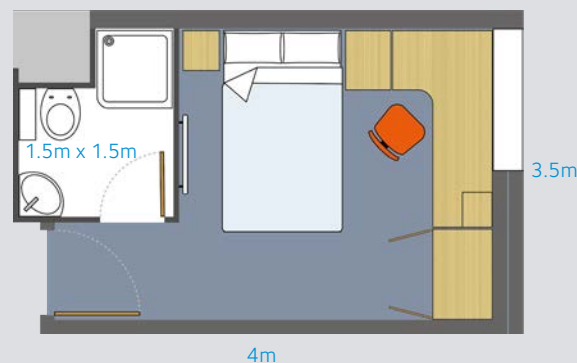

### Bed size

- En-suite: single bed, 3'0"x6'3" (91.5cm x 190.5cm)
- Premium en-suite (including Benyon Farmhouse L2-1): small double, 4'0"x6'3" (122cm x 190.5cm)
- Premium en-suite (in Benyon Farmhouse): double, 4'6"x6'3" (137cm x 190.5cm)

Each room contains bed, desk, chair, shelves, wardrobe, rubbish bin and underbed storage space.

Bedding packs and mattress toppers are available to purchase online or from your local reception.

**En-suite bathrooms** have a sink, washbasin and shower in a 'wet room style' and a fixed showerhead.

### Example premium en-suite floorplan

Not to scale. Room measurements are approximate only. This is not the guaranteed size of your room. Approximate room size = 10.5m<sup>2</sup>.